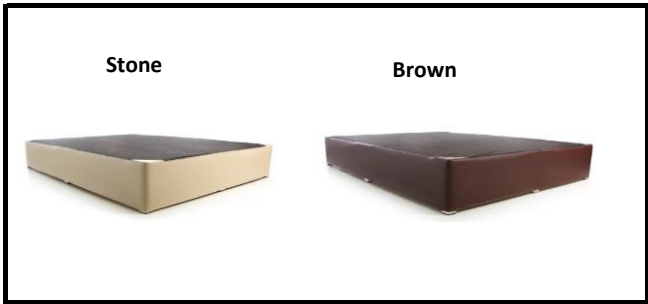

Product	Price
Single Mattress	5549.00
Double Mattress	7565.00
Queen Mattress	8275.00
Queen XL Mattress	8875.00
King Mattress	9785.00
King XL Mattress	10750.00

Product	Price
Genie Pillow	629.00

**Accessories**

<b>Premium Slip on Cover - Leather Touch</b>
Single
Double
Queen
Queen XL
King

<b>Price</b>
649.00
699.00
749.00
799.00
849.00

<b>Standard Slip on Cover - Fabric</b>
Single
Double
Queen
Queen XL
King

<b>Price</b>
299.00
349.00
399.00
449.00
499.00