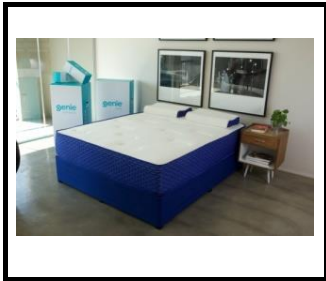

**Genie Recommended Retail Price List**

**Beds, Mattresses, Bases**

Product	Price
Single Bed	6459.00
Double Bed	9079.00
Queen Bed	10099.00
Queen XL Bed	10599.00
King Bed	11099.00
King XL Bed	12999.00

Product	Price
Single Base	1625.00
Double Base	2265.00
Queen Base	2395.00
Queen XL Base	2475.00
King Base	2625.00
King XL Base	3260.00

<b>Premium Slip on Cover - Leather Touch</b>
Single
Double
Queen
Queen XL
King

<b>Price</b>
649.00
699.00
749.00
799.00
849.00

<b>Standard Slip on Cover - Fabric</b>
Single
Double
Queen
Queen XL
King

<b>Price</b>
299.00
349.00
399.00
449.00
499.00